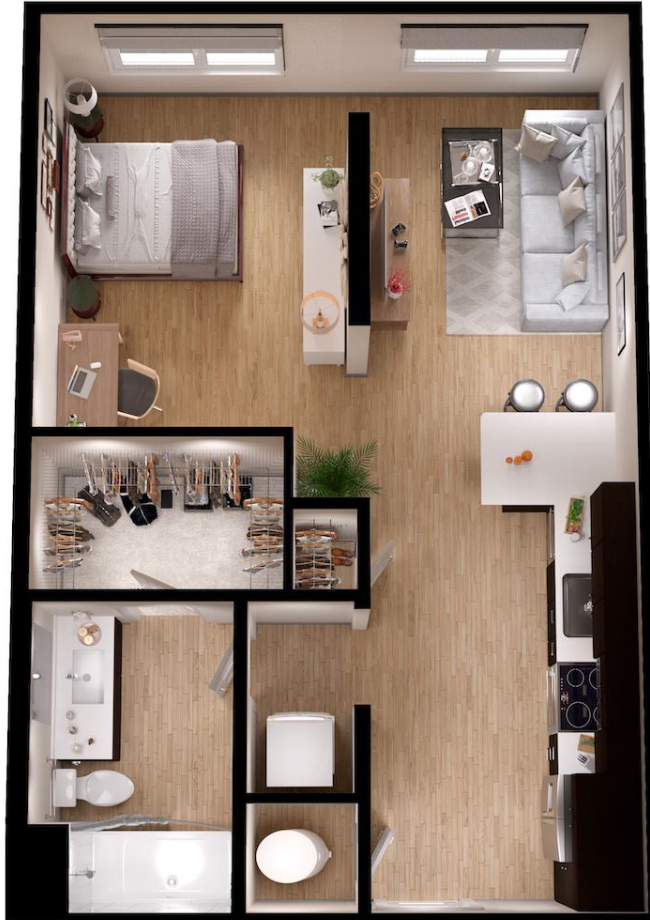

S1

STUDIO / 1 BATH

646

SQ. FT.

BAINBRIDGE
cabin branch

22551 Cabin Branch Ave | Clarksburg, MD 20871

www.axiomcabinbranch.com

Floor plans are artist's rendering. All dimensions are approximate. Actual product and specifications may vary in dimension or detail. Not all features are available in every apartment. Prices and availability are subject to change. Please see a representative for details.